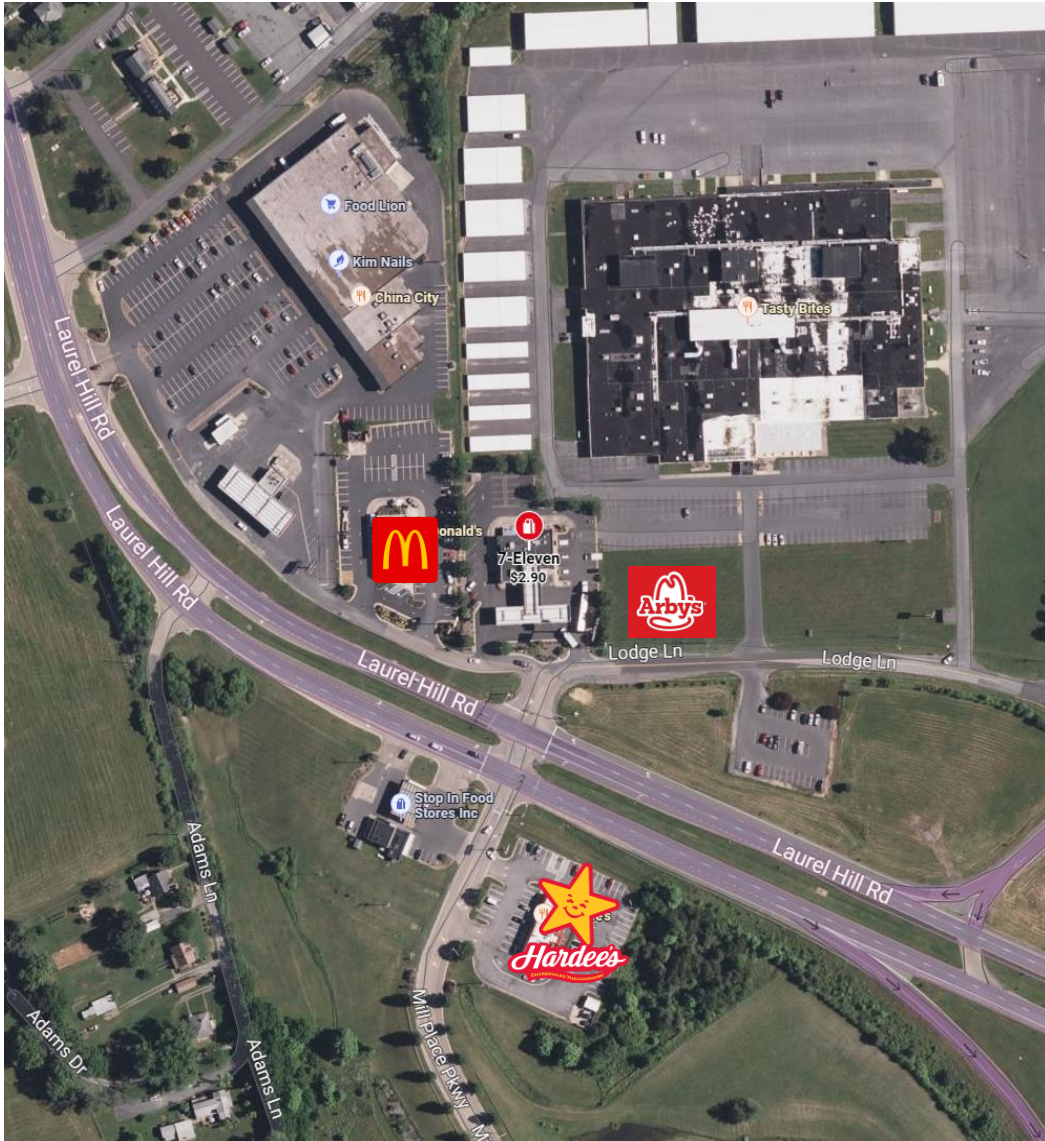

Aerial Photos

Lodge Lane

6 Lodge Lane, Verona, Virginia 24482