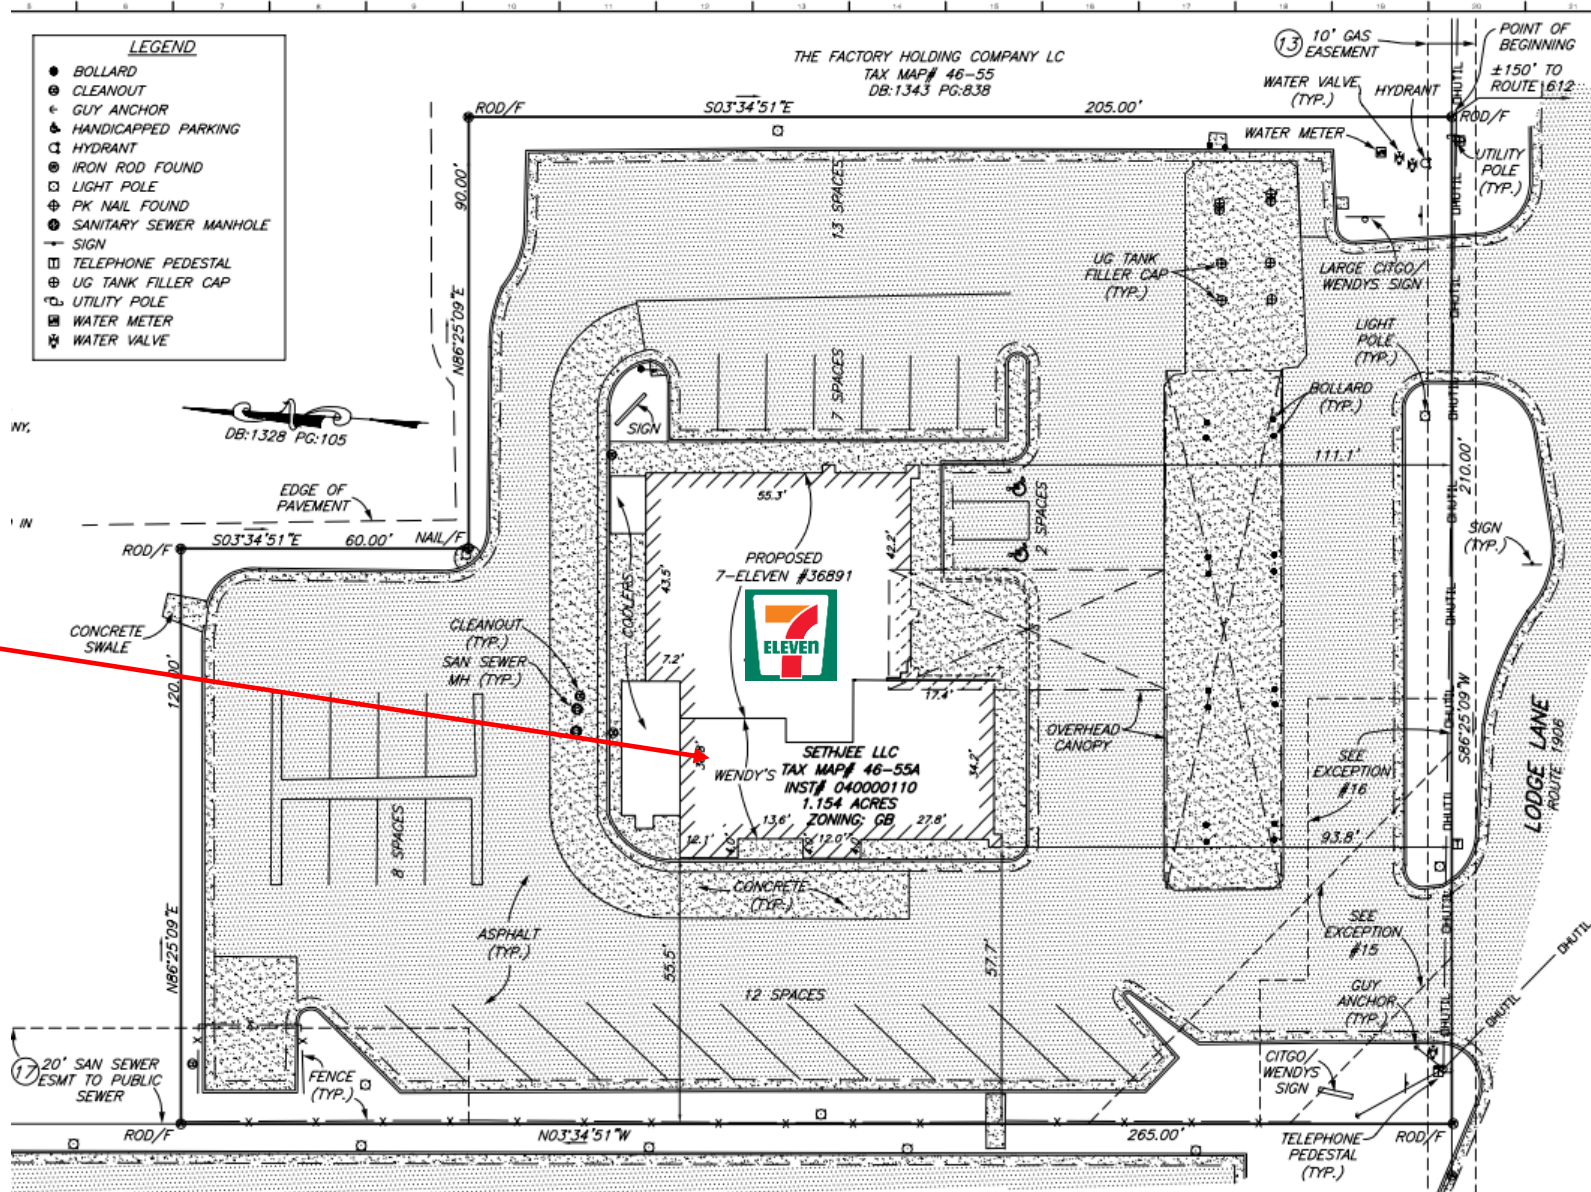

## Lodge Lane Overview

Former Wendy's location in Verona, Virginia! Exit 227 off I-81. 59,000 ADT! 2,014 SQ FT. Connected to 7-11! Tremendous Pylon Signage Available. Drive-Thru available! Located next to the Factory Antique Mall, the largest antique mall in America at 140,000 SF. Located just outside of Staunton, Virginia.

# Site Plan