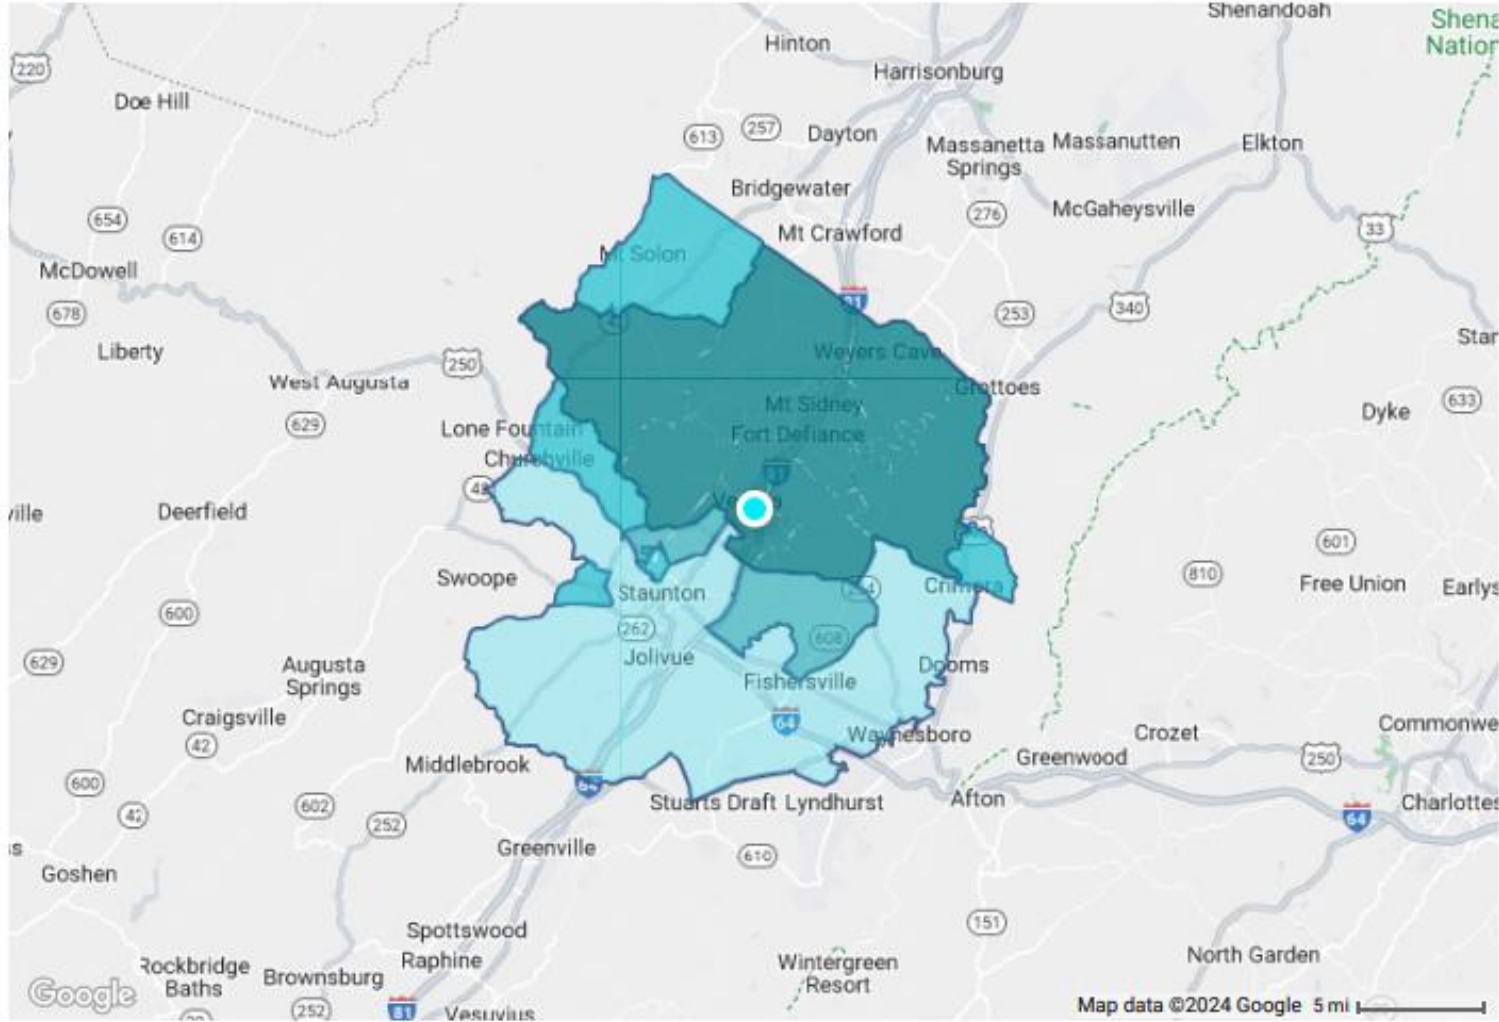

# Aerial Photos

Lodge Lane

6 Lodge Lane, Verona, Virginia 24482

PUCCINELLI MANAGEMENT

# Trade Area Map

- Nearby Food Lion is ranked in the top 20% in visitor ranking in Virginia - 52<sup>nd</sup> out of 266 stores.
- Nearby Food Lion anchor center has 1.1 million annual visitors (15% increase from prior year).

# Area Maps